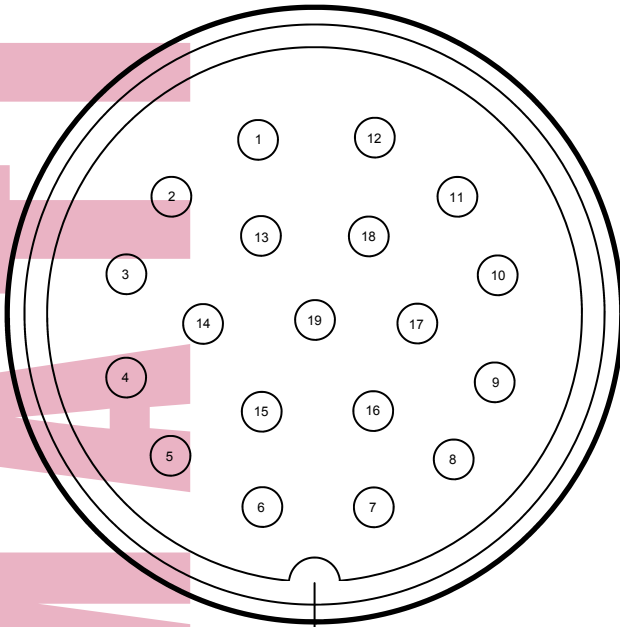

19-Pin Socapex Wiring

(For powered loudspeakers)

Viewed from wiring side

Male

Female

NOTE POSITION OF ALIGNMENT KEYS

6-circuit Socapex wiring