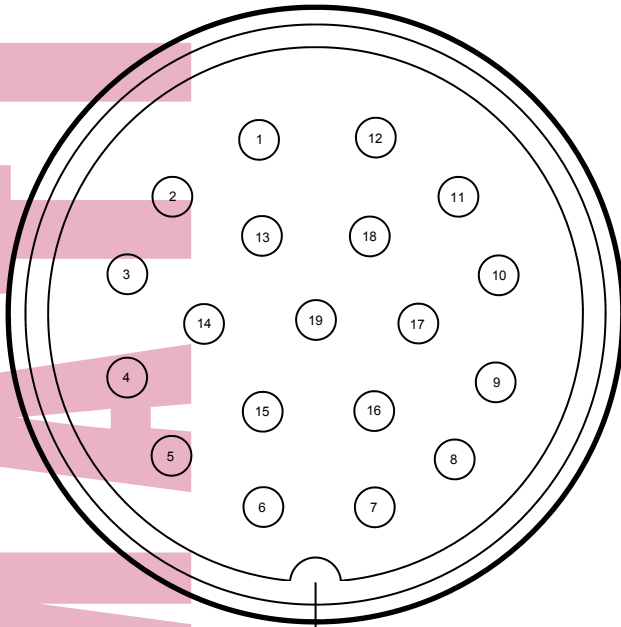

19-Pin Socapex Wiring

(For powered loudspeakers)

Viewed from wiring side

Male

Female

NOTE POSITION OF ALIGNMENT KEYS

6-circuit Socapex wiring