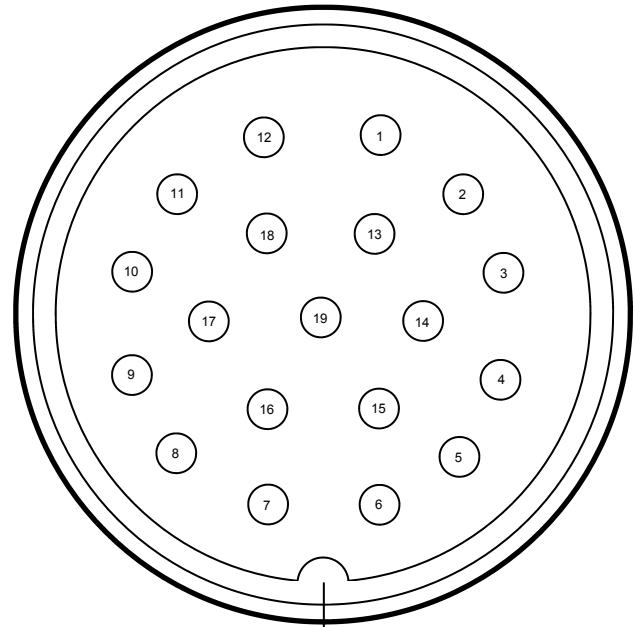

19-Pin Socapex Wiring

(For powered loudspeakers)

Viewed from wiring side

Male

Female

NOTE POSITION OF ALIGNMENT KEYS

6-circuit Socapex wiring