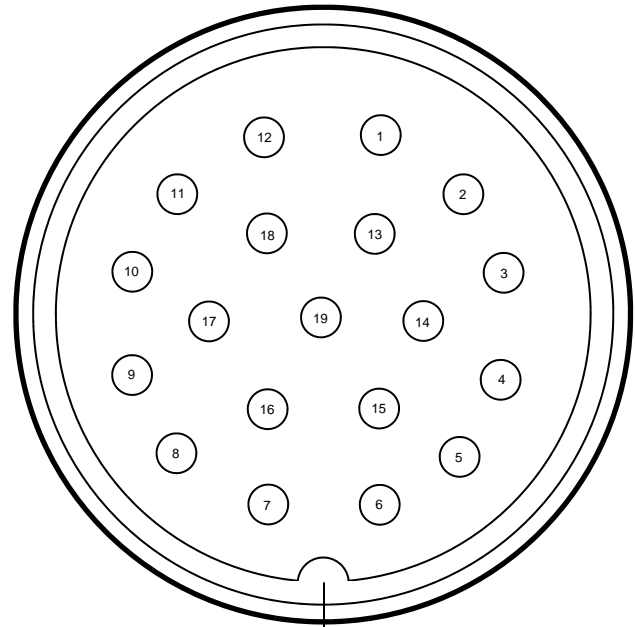

# 19-Pin Socapex Wiring (For Unpowered Loudspeakers)

18-core Socapex cable wiring viewed from wiring side

Male

Female

NOTE POSITION OF ALIGNMENT KEYS

## 8-circuit (loudspeaker) Socapex wiring

Not connected

Circuit 1    Circuit 2    Circuit 3    Circuit 4    Circuit 5    Circuit 6    Circuit 7    Circuit 8