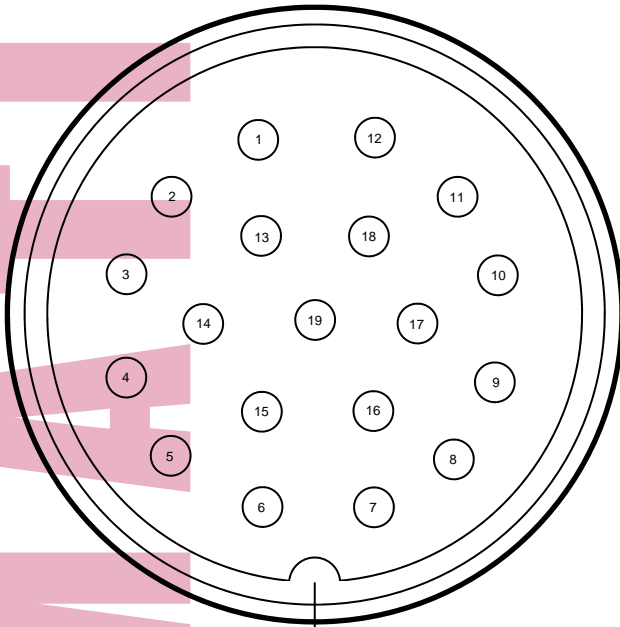

# 19-Pin Socapex Wiring (For Unpowered Loudspeakers)

18-core Socapex cable wiring viewed from wiring side

Male

Female

NOTE POSITION OF ALIGNMENT KEYS

## 8-circuit (loudspeaker) Socapex wiring

Not connected

Circuit 1    Circuit 2    Circuit 3    Circuit 4    Circuit 5    Circuit 6    Circuit 7    Circuit 8