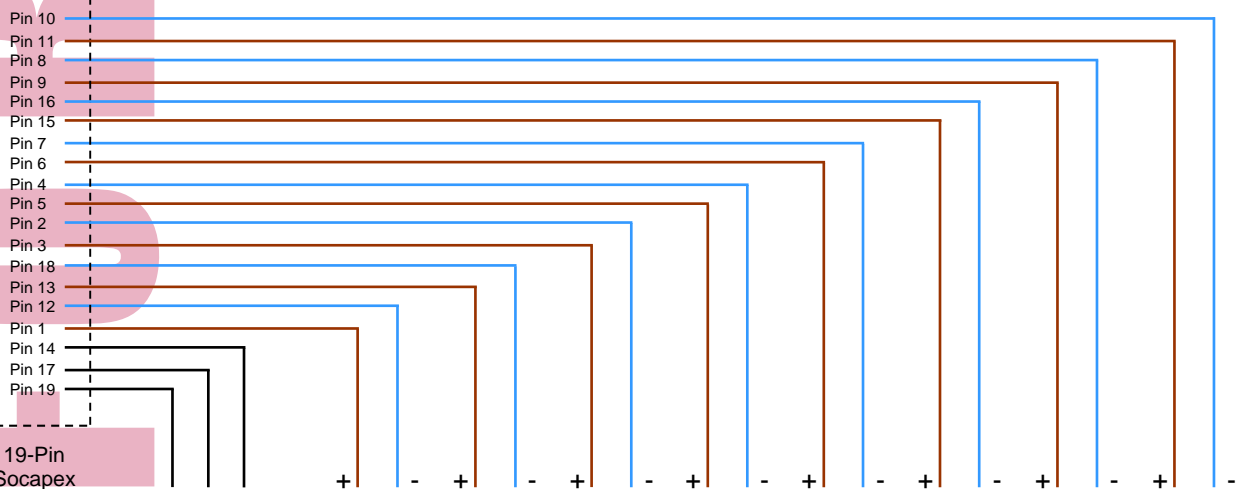

# 19-Pin Socapex Wiring (For Unpowered Loudspeakers)

18-core Socapex cable wiring viewed from wiring side

Male

Female

NOTE POSITION OF ALIGNMENT KEYS

## 8-circuit (loudspeaker) Socapex wiring

Not connected

Circuit 1    Circuit 2    Circuit 3    Circuit 4    Circuit 5    Circuit 6    Circuit 7    Circuit 8