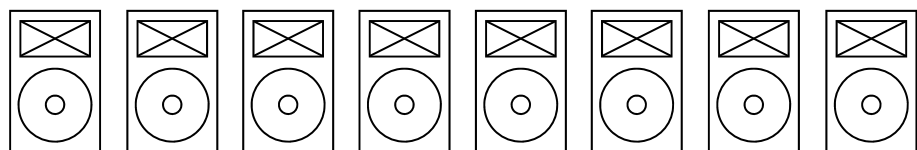

# 19-Pin Socapex Wiring (For Unpowered Loudspeakers)

18-core Socapex cable wiring viewed from wiring side

Male

Female

NOTE POSITION OF ALIGNMENT KEYS

## 8-circuit (loudspeaker) Socapex wiring

Not connected

Circuit 1    Circuit 2    Circuit 3    Circuit 4    Circuit 5    Circuit 6    Circuit 7    Circuit 8